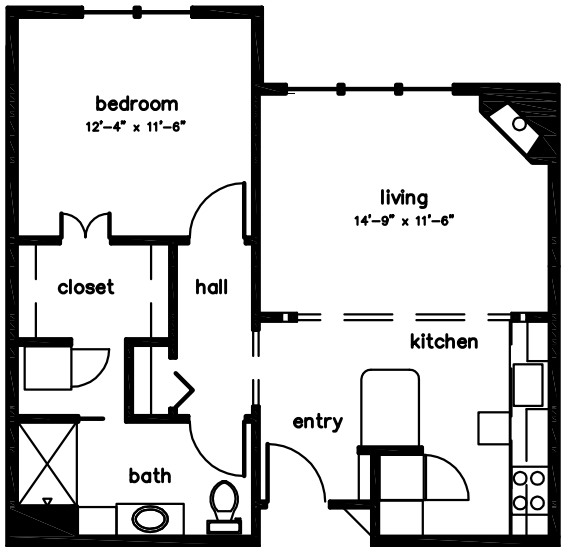

One Bedroom Interior

Approx. 711 Sq. Ft.