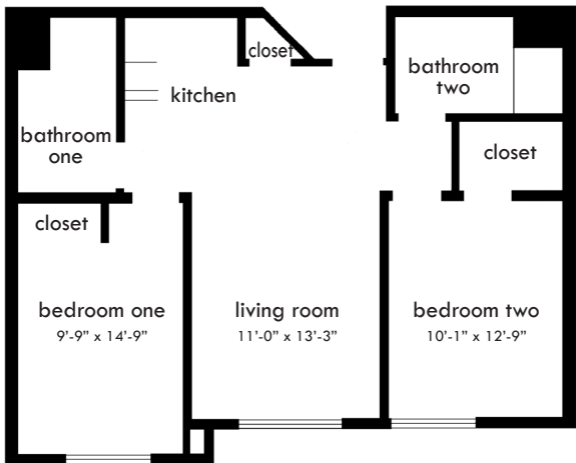

Two Bedroom/Two Bath

Approx. 792 Sq. Ft.