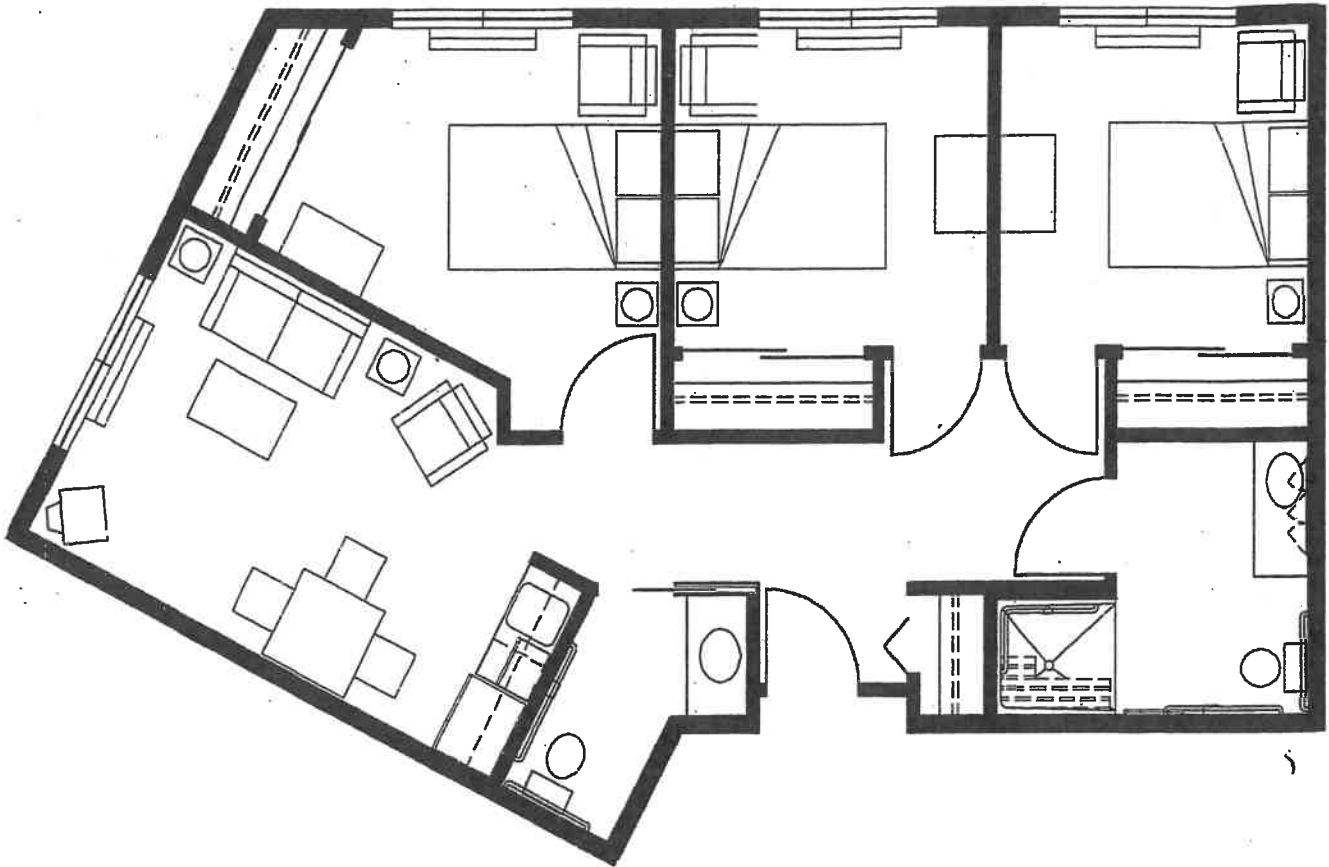

Skyline Place Senior Living

Sonora, CA

209/588-0373

SKYLINE
PLACE
• SENIOR LIVING •

Companion Suite

889 Square Feet