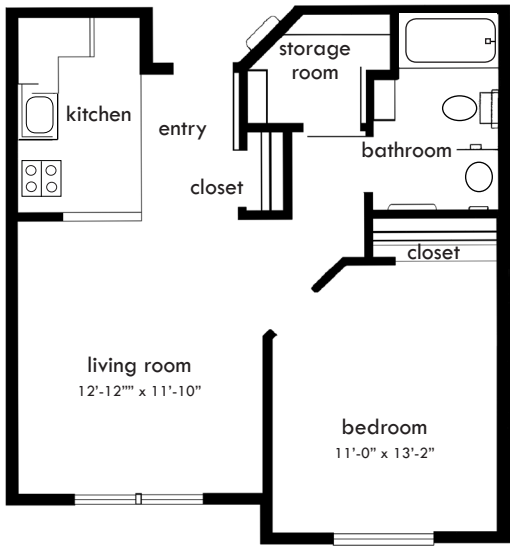

One Bedroom/One Bath

Approx. 595 Sq. Ft.